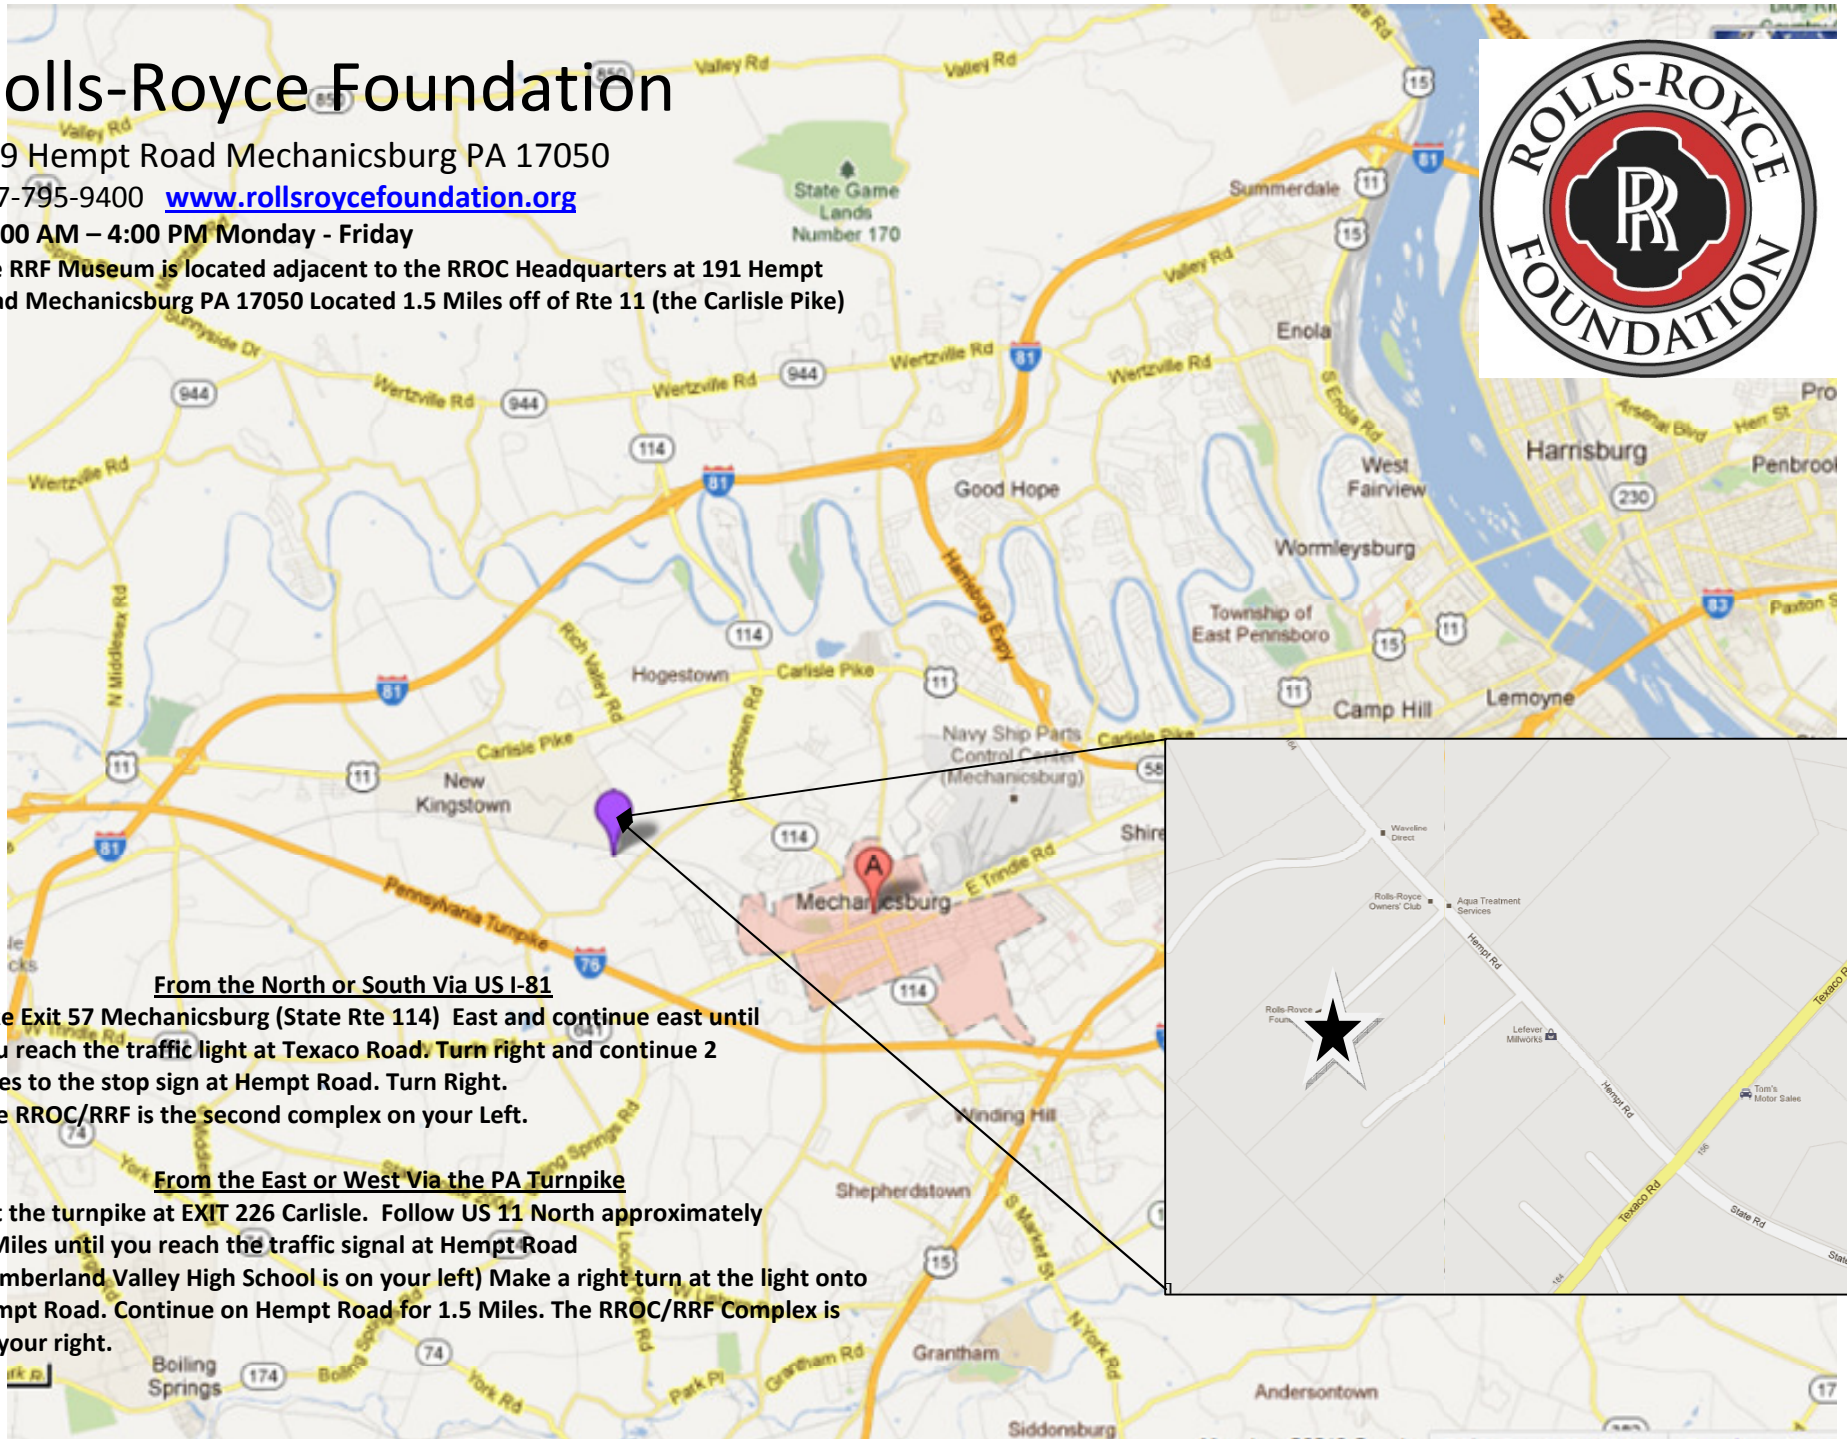

Rolls-Royce Foundation

189 Hempt Road Mechanicsburg PA 17050

717-795-9400 www.rollsroycefoundation.org

10:00 AM – 4:00 PM Monday - Friday

The RRF Museum is located adjacent to the RROC Headquarters at 191 Hempt Road Mechanicsburg PA 17050 Located 1.5 Miles off of Rte 11 (the Carlisle Pike)

From the North or South Via US I-81

Take Exit 57 Mechanicsburg (State Rte 114) East and continue east until you reach the traffic light at Texaco Road. Turn right and continue 2 Miles to the stop sign at Hempt Road. Turn Right. The RROC/RRF is the second complex on your Left.

From the East or West Via the PA Turnpike

Exit the turnpike at EXIT 226 Carlisle. Follow US 11 North approximately 5 Miles until you reach the traffic signal at Hempt Road (Cumberland Valley High School is on your left) Make a right turn at the light onto Hempt Road. Continue on Hempt Road for 1.5 Miles. The RROC/RRF Complex is on your right.